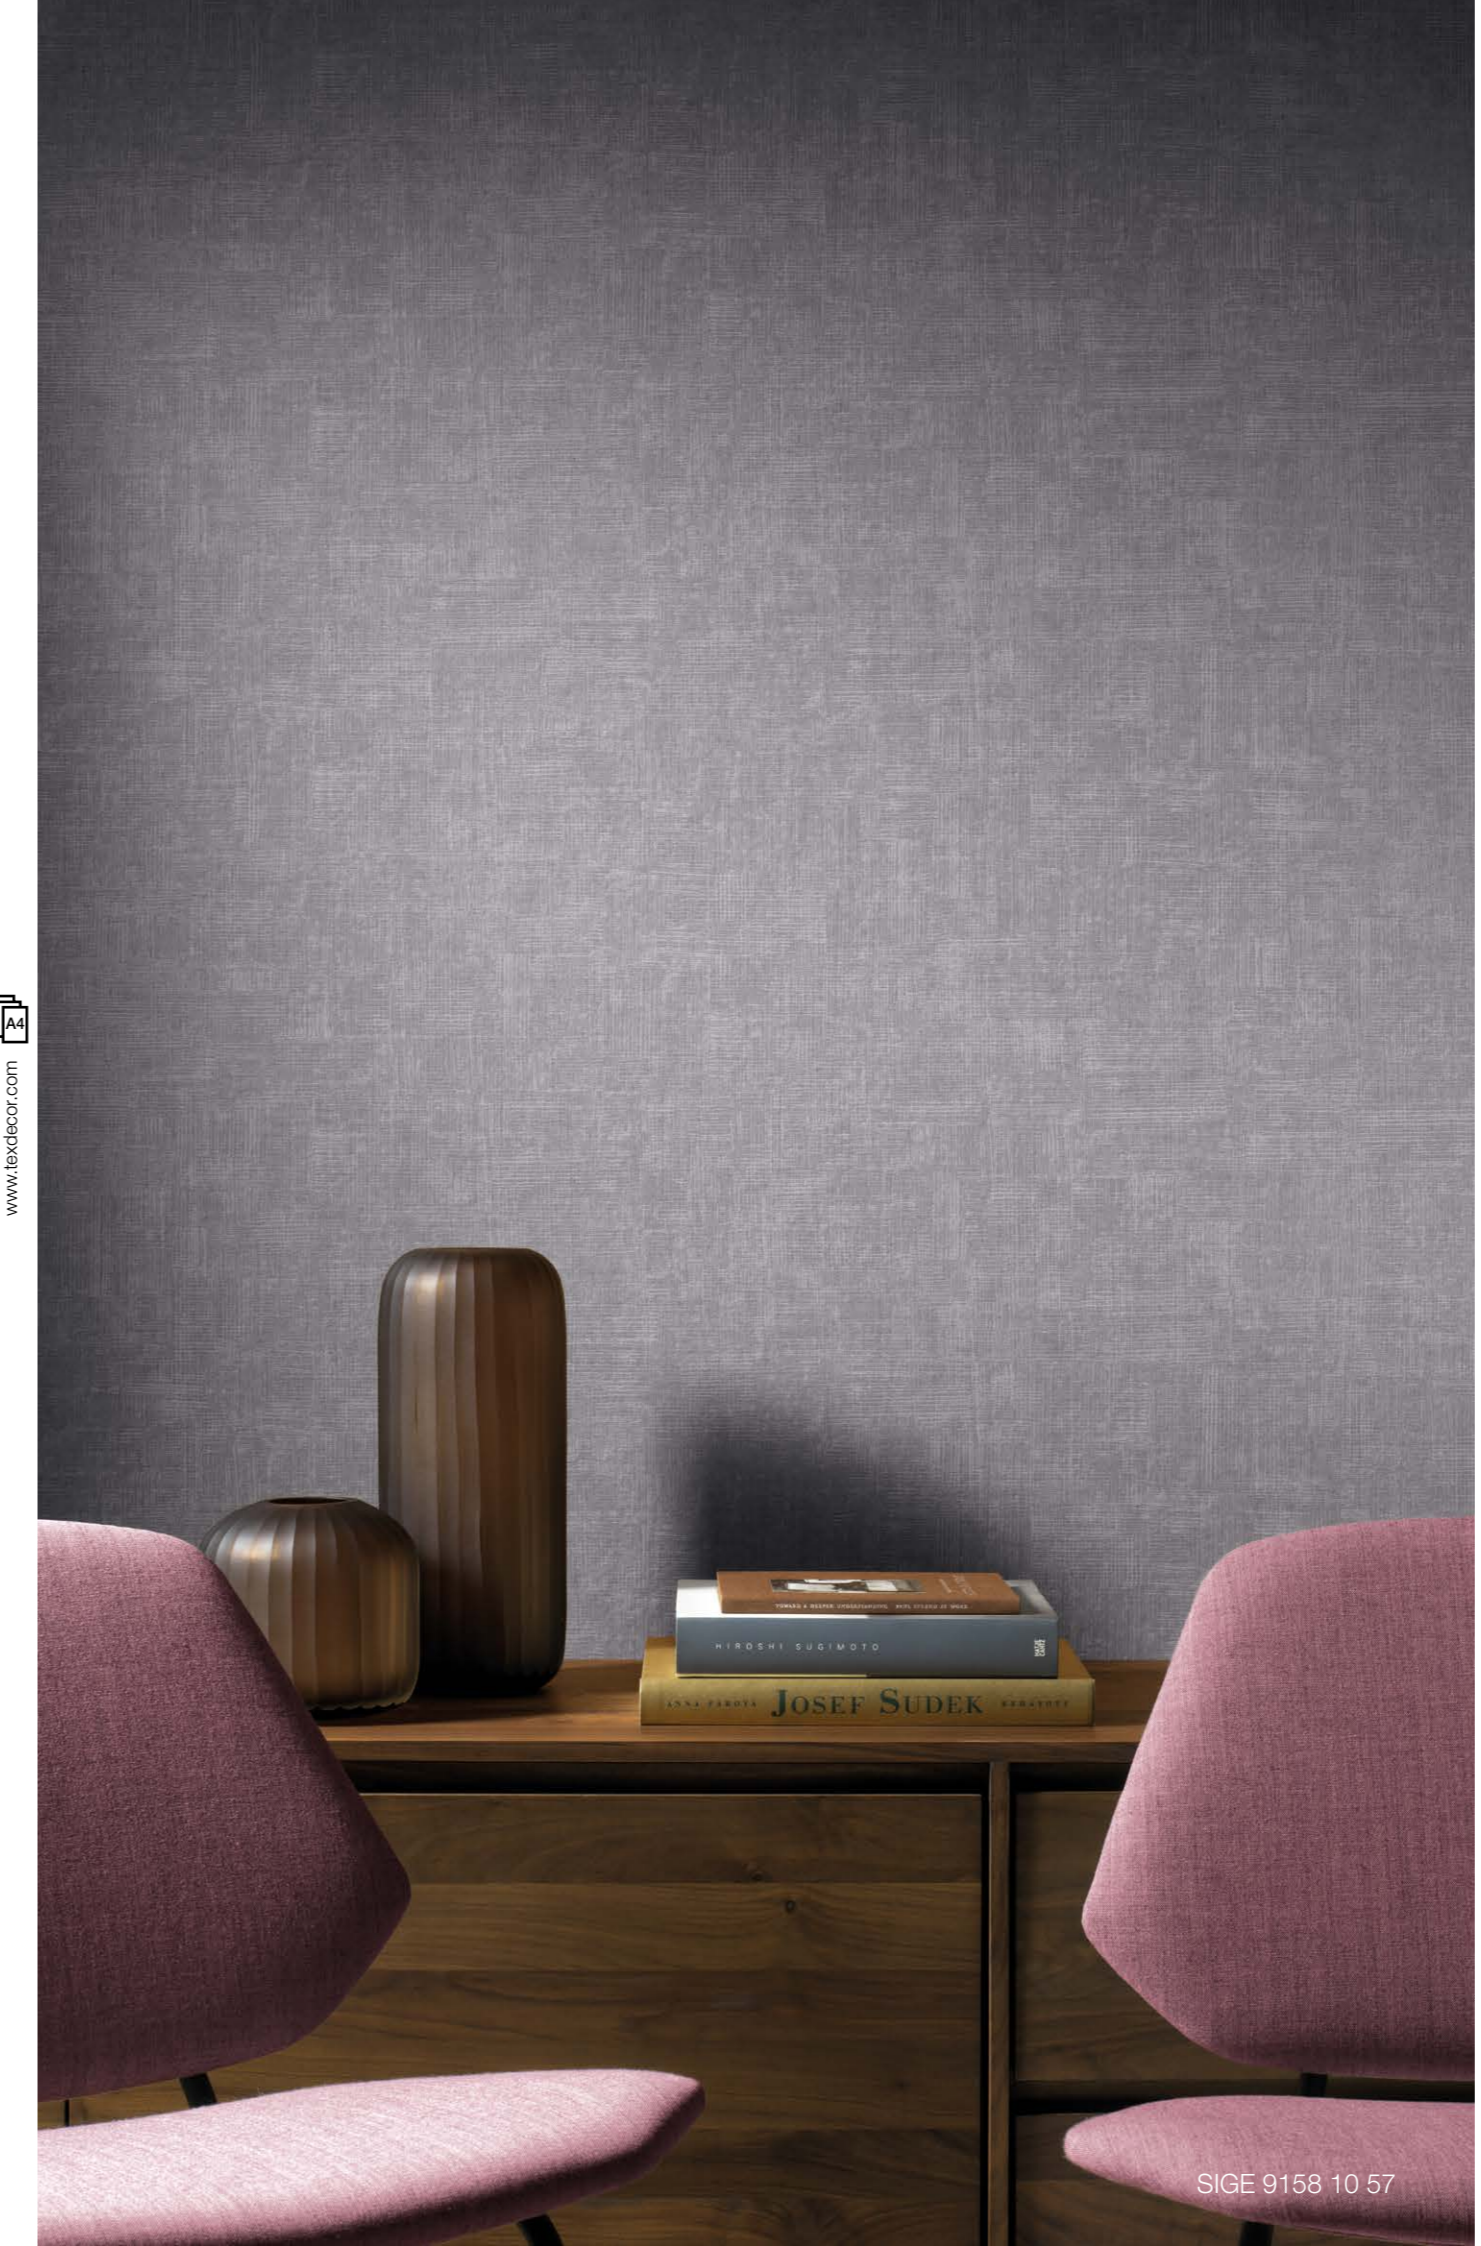

www.texdecor.com

www.texdecor.com

SIGE 9158 10 57