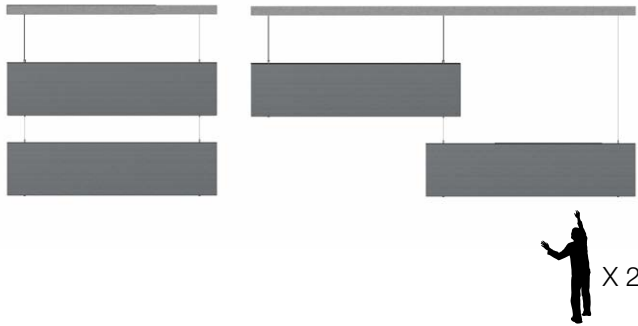

DOUBLE-SIDED CLUSTER OF MOBILE PANELS